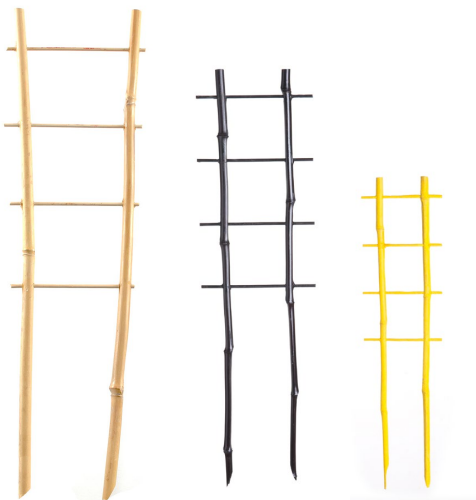

## Tonkin Fan Trellis

Fan trellises are one of the most popular ways to support climbing plants. These kind of trellises will give your plants a bombastic look and will act as a good growing guide. Like all tonkin products, the fans are perfectly suitable for outdoor use.

Type	Length	Top width	Bottom width	Diameter
S2	35 cm	8 cm	5 cm	8-10 mm
S2	40 cm	8 cm	5 cm	8-10 mm
S2	60 cm	12 cm	6 cm	8-10 mm
S2	90 cm	18 cm	8 cm	10-12 mm
S2	100 cm	26 cm	13 cm	10-12 mm
S3	35 cm	20 cm	9 cm	6-8 mm
S3	45 cm	20 cm	9 cm	8-10 mm
S3	60 cm	28 cm	12 cm	8-10 mm
S3	90 cm	34 cm	14 cm	10-12 mm
S3	105 cm	40 cm	14 cm	12-14 mm
S3	150 cm	50 cm	15 cm	12-14 mm
S3	180 cm	50 cm	19 cm	16-18 mm

## Tonkin Ladder Trellis

Our ladder trellises are perfect for supporting climbing plants. They look minimalistic and will not take away the attention of the plants. If you want your plants to stand out in-store, you could choose a nice color that will take care of that.

Type	Length	Top width	Bottom width	Diameter
S2	50 cm	10 cm	10 cm	8-10 mm
S2	60 cm	10 cm	10 cm	8-10 mm
S2	90 cm	8 cm	8 cm	8-10 mm
S2	110 cm	12 cm	12 cm	8-10 mm